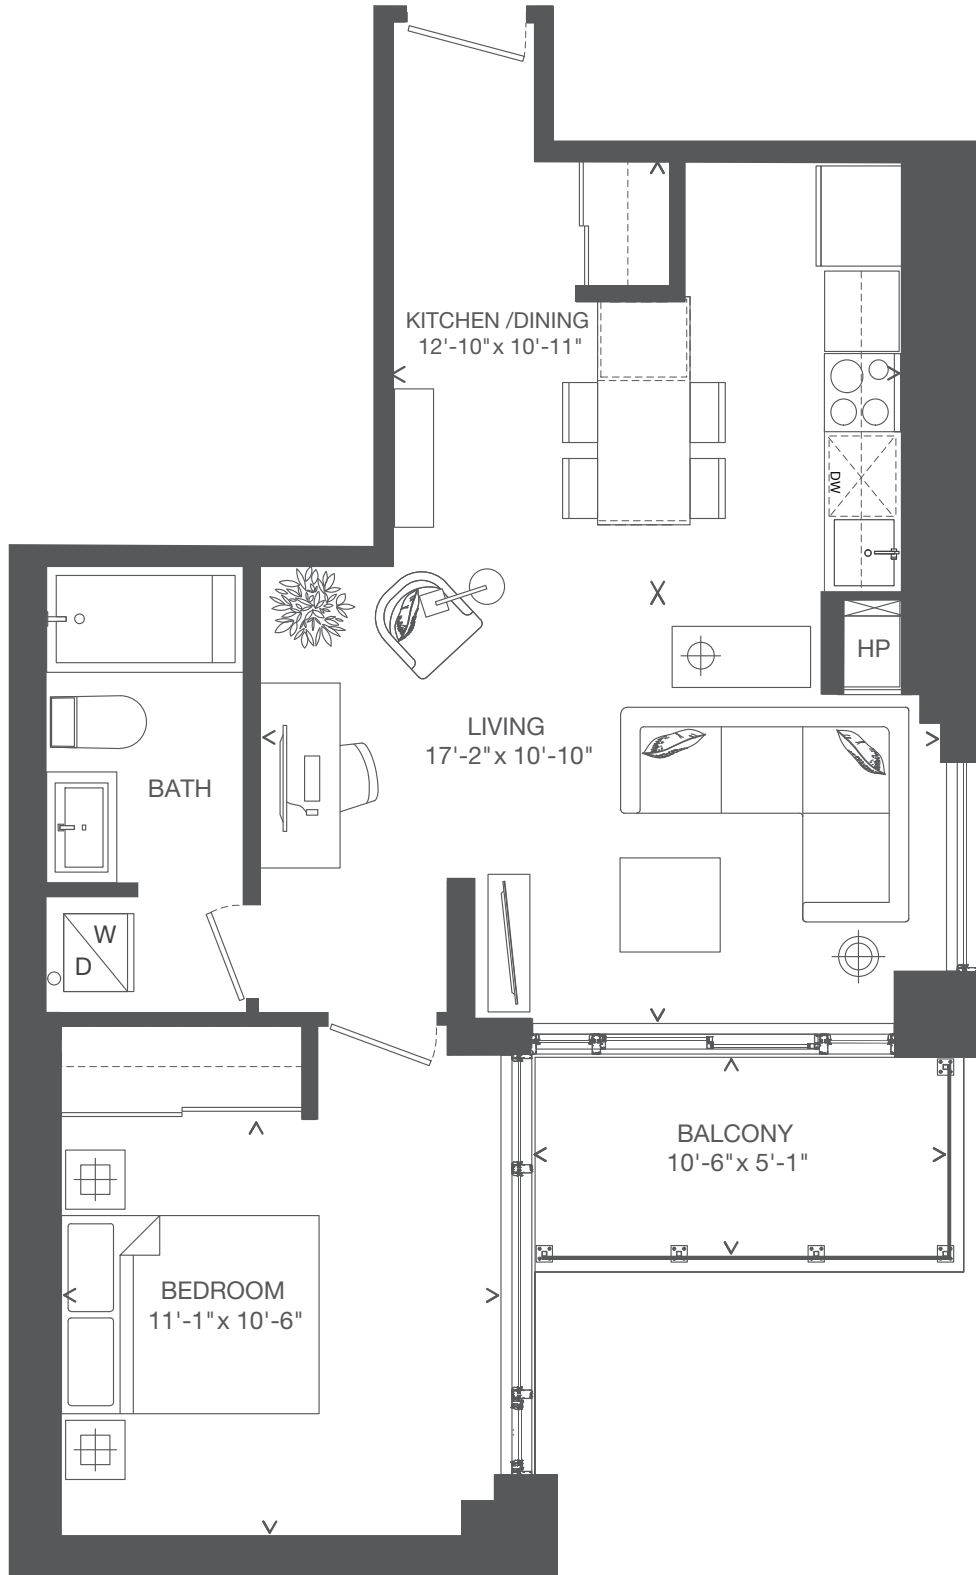

1 BEDROOM

0-8

665 SQ. FT.
+ 55 SQ. FT
BALCONY

Dimensions, specifications, layouts (including tile patterns), window sizes, mullions and materials are approximate only, may vary and are subject to change.
Floor area measured in accordance with Tarion bulletin #2. Actual living areas will vary from area stated. E. & O. E. Plans may be reversed.